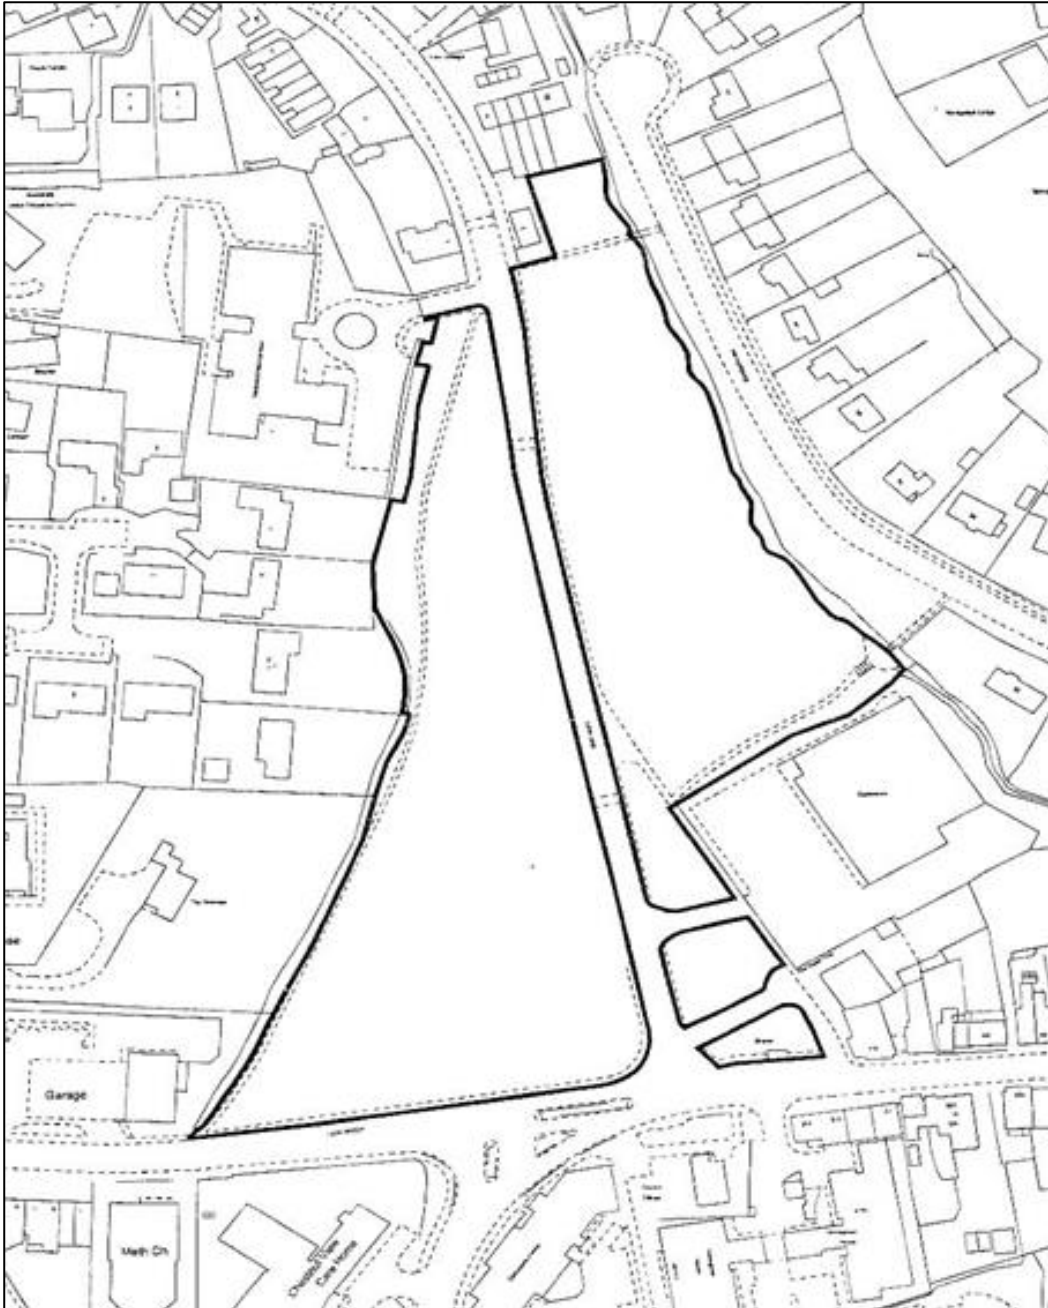

Location 1: Lion Green, Weyhill, Haslemere