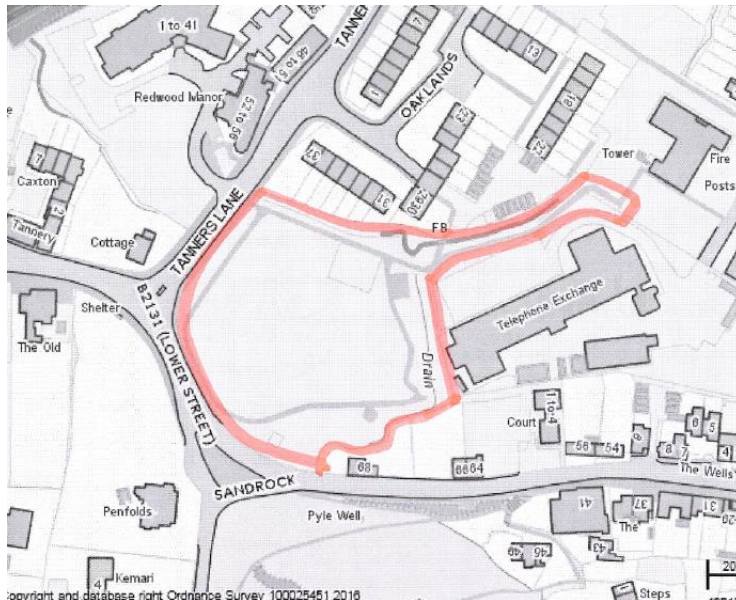

Location 2: Town Meadow

1. Litter Picking and bin emptying - varies with season, see (a) & (b) below.
  - a. Beginning March to end October
    4 Days a week: Monday, Wednesday, Friday & Saturday
  - b. November to end February
    2 Days a week: Monday & Friday
2. To carry out litter picking from the Town Meadow green spaces including the children's play area and the path to the Fire Station.
3. To remove litter and discarded rubbish from the stream running along the path to the Fire Station.
4. Bag up waste and remove to commercial waste disposal.
5. Empty all four litter bins on Town Meadow twice a week and remove to commercial waste disposal.

Location 2: Town Meadow, Tanners Lane, Haslemere