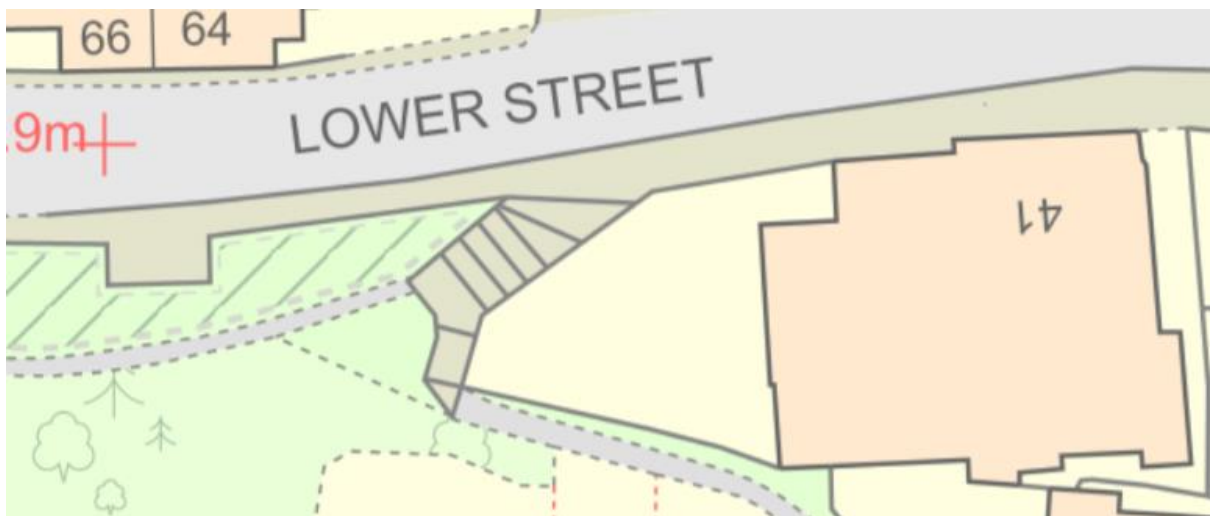

HASLEMERE TOWN COUNCIL

HANDRAIL FROM SANDROCK TO LOWER STREET

BACKGROUND

- Council has been contacted by local residents with concerns that the steps from Sandrock onto Lower Street are uneven and dangerous, and there is no handrail to assist users (map below).
- The land in question belongs to Waverley and Council was asked to persuade them to install a handrail.
- Waverley has now confirmed they obtained a quote for £1,700.
- WBC has not obtained additional quotes for comparison but, in any event, do not have the budget to do the work in this financial year or possibly the next.